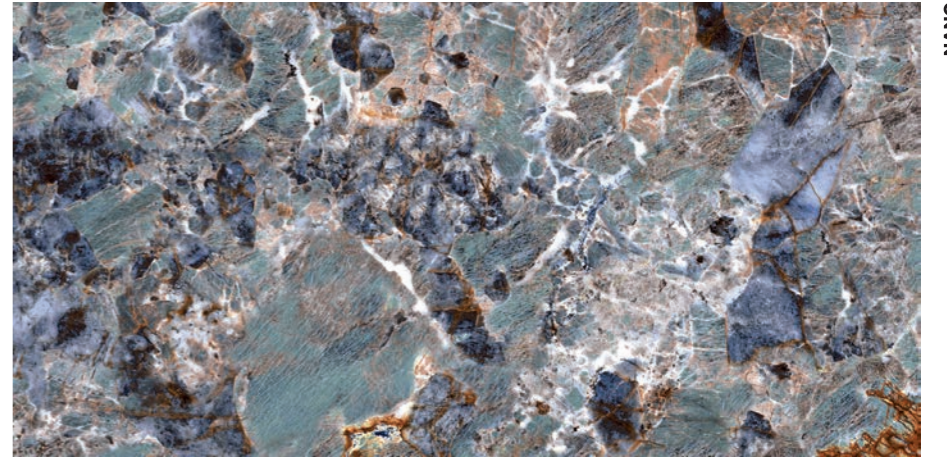

AMAZONITE

NANO

60x120 24x48"

tp GR fl v³ Mohs:6