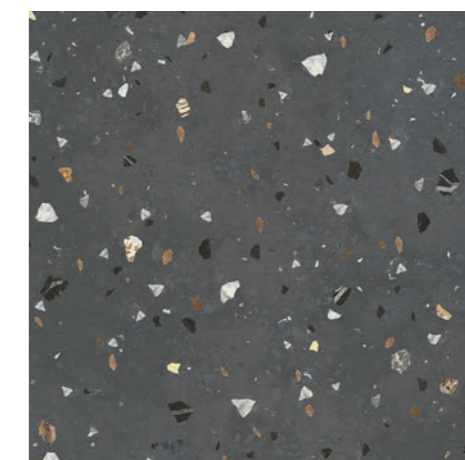

30x120 / 12x48" STEP

60x120 24x48" GREY

tpRMv3

60x120 24x48" ANTHRACITE

tpRMv3

30x120 / 12x48" STEP

SEMPRE JUNIOR

60x60 24x24" GRIGIO  
61x61 24x24" GRIGIO