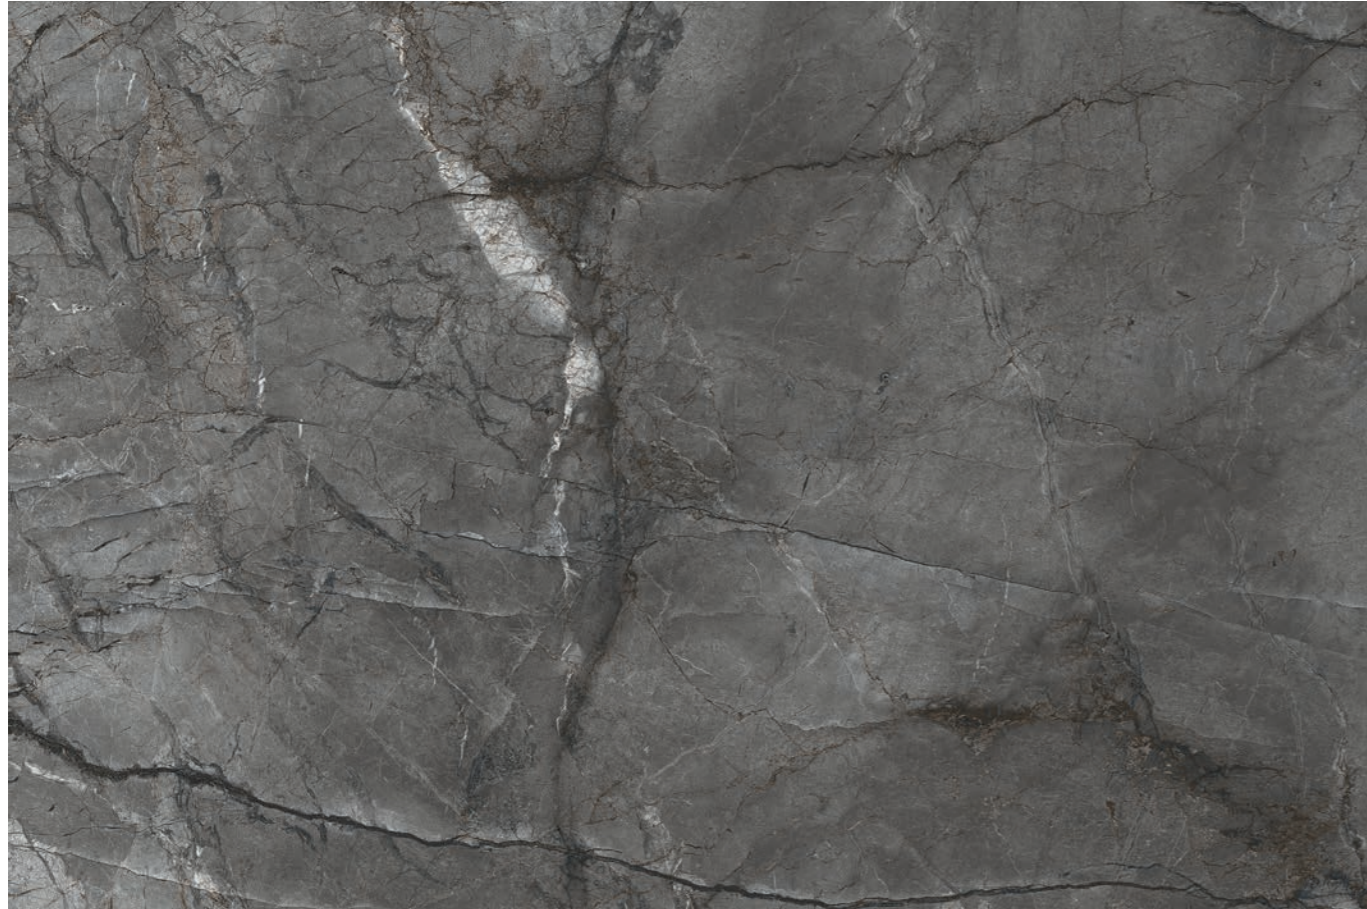

NANO

120x180 48x71" SILVER

tp GR fl v³ Mohs: 5.5