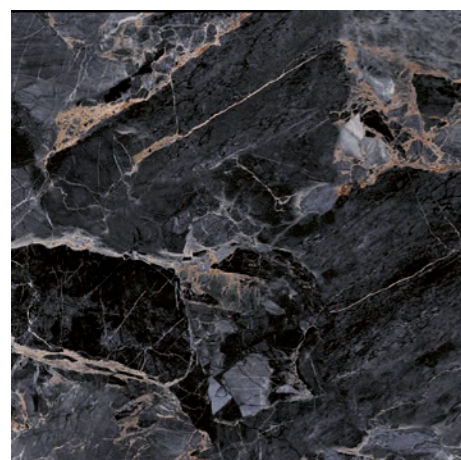

## LIMA

---

16x48" 40x120

GRV<sup>3</sup>

16x48" 40x120 DECOFON

GRV<sup>3</sup>

61x61 24x24"

GRV<sup>3</sup>