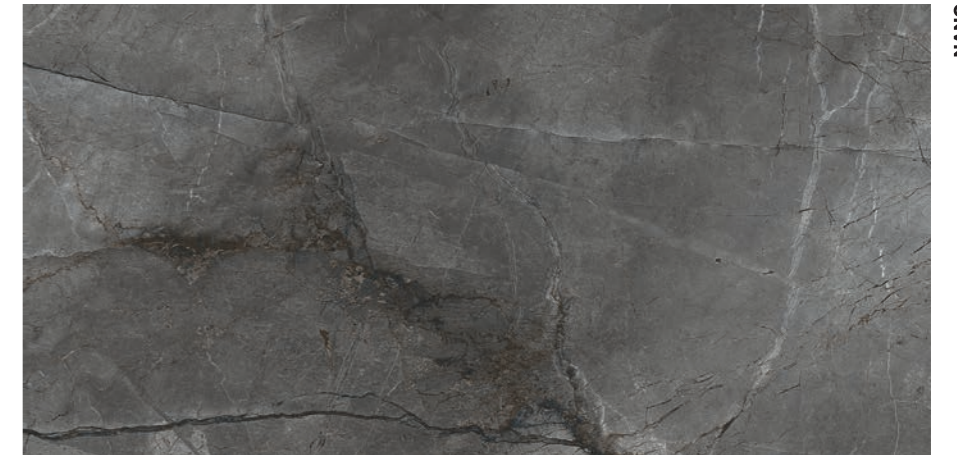

100x100 40x40" SILVER

tp GR fl v³ Mohs: 5.5

NANO

60x120 24x48" SILVER

tp GR fl v³ Mohs: 5.5