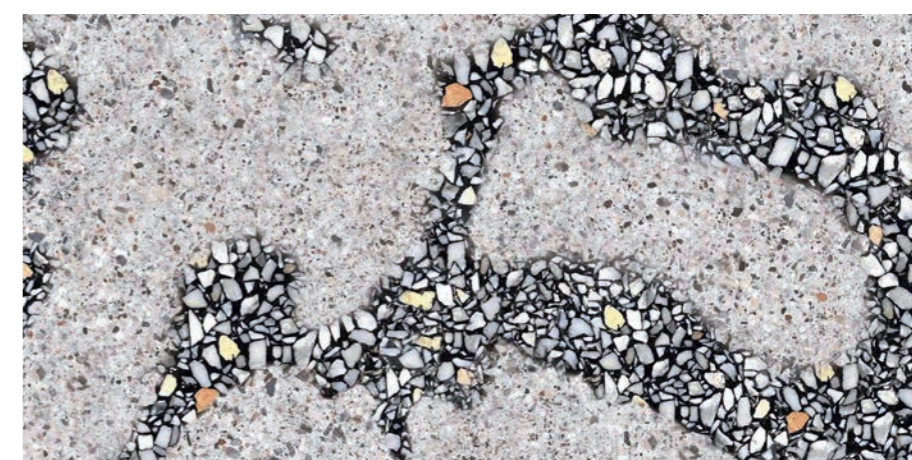

60x120 24x48" DECOFON

tp GR fl v³ Mohs: 6

NANO
Technology