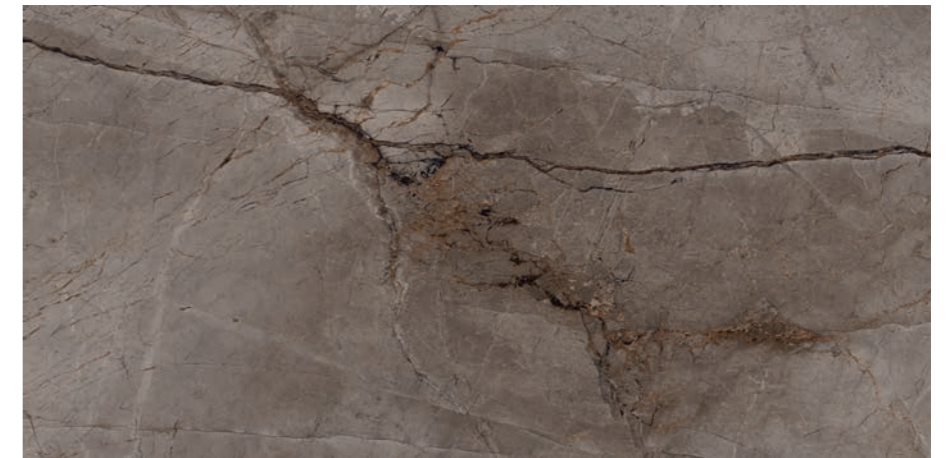

NANO

120x180 48x71" ASH

tp GR fl v<sup>3</sup> Mohs: 5.5

NANO

100x100 40x40" ASH

tp GR fl v<sup>3</sup> Mohs: 5.5

NANO

60x120 24x48" ASH