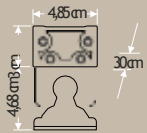

LED LIGHT BARS

CT-4694

6w

CT-4695

12w

CT-4696

24w

CT-4697
CT-4660

36w