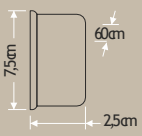

CT-2473

36w