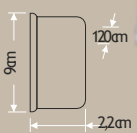

CT-2479

100w