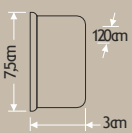

CT-2476

72w