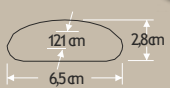

CT-2477

40w