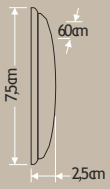

CT-2595 300W

3 P 25mt
17,6
IP 20
CE

26,3cm
3,6cm
7,6cm

220V39,5x29,25,20

LED LINEAR LIGHT

CT-2474

20w

CT-2478