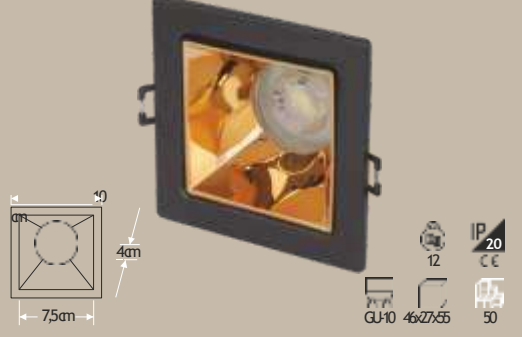

RECESSED DOWNLIGHT

CT-5069