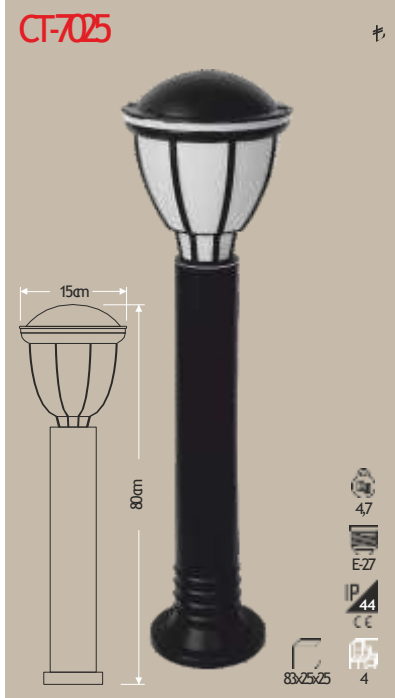

25w

IP 20
CE

IP 20
CE

YEN
IP 20
CE

YEN
IP 20
CE

OUTDOOR LIGHTS – GARDEN LIGHTS

GU10 RECESSED SPOT LIGHTS

GU10 RECESSED SPOT LIGHTS