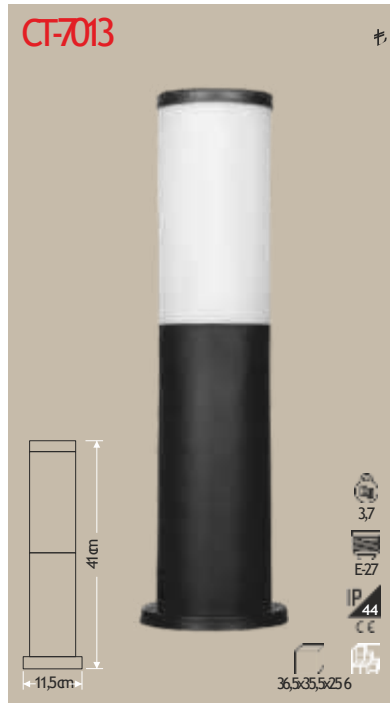

810lm
4,1
IP44
220V
15000 43,5x35,2x35,2 20

12w

CT-7093 4000K

810lm
4,1
IP44
220V
15000 43,5x35,2x35,2 20

12w

OUTDOOR LIGHTS

GU10 FLUSH MOUNTED SURFACE MOUNTED DOWNLIGHT

BATHROOM LED MIRROR LIGHTS