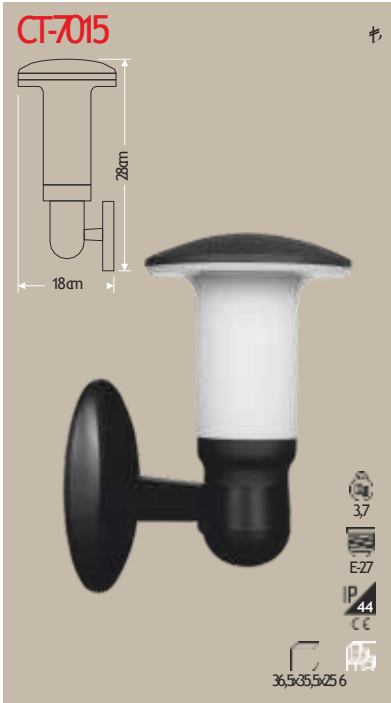

810lm
4,1
IP44
220V
15000 43,5x35,2x35,2 20

12w

CT-7093 4000K

810lm
4,1
IP44
220V
15000 43,5x35,2x35,2 20

12w

OUTDOOR LIGHTS

GU10 FLUSH MOUNTED SURFACE MOUNTED DOWNLIGHT

BATHROOM LED MIRROR LIGHTS