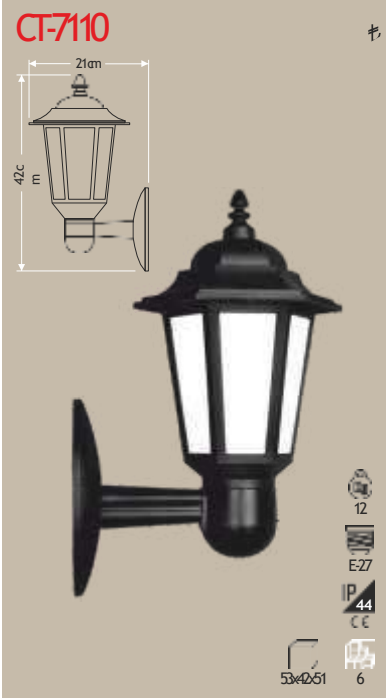

25w

IP 20
CE

IP 20
CE

YEN
IP 20
CE

YEN
IP 20
CE

OUTDOOR LIGHTS – GARDEN LIGHTS

GU10 RECESSED SPOT LIGHTS

GU10 RECESSED SPOT LIGHTS