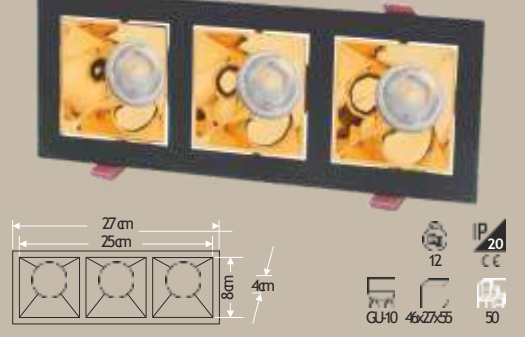

RECESSED DOWNLIGHT

CT-5089