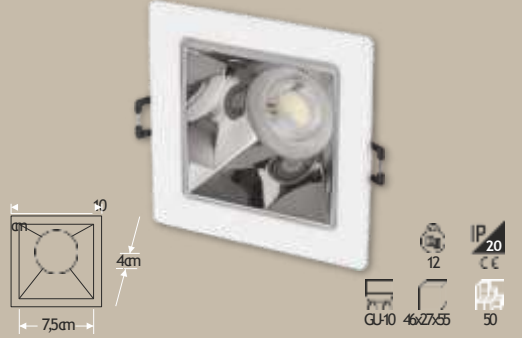

RECESSED DOWNLIGHT

CT-5066