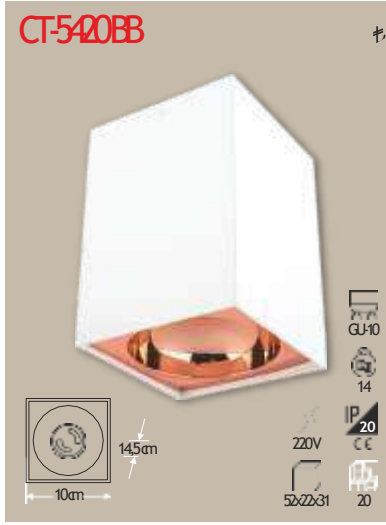

CT-7104

7,5
GU10
IP 64
41,5x36,5x23 24

9,3cm
15cm
6,5cm

LED WALL LIGHTS

CF-703 275lm 3200K

840lm
13
IP44
220V
15000 40x29x30 20

16,7 cm
10 cm
15w

CT-704 275lm 3200K

810lm
4,1
IP44
220V
15000 43,5x35,2x35,2 20

12w

CT-7093 4000K

810lm
4,1
IP44
220V
15000 43,5x35,2x35,2 20

12w

OUTDOOR LIGHTS

GU10 FLUSH MOUNTED SURFACE MOUNTED DOWNLIGHT

BATHROOM LED MIRROR LIGHTS