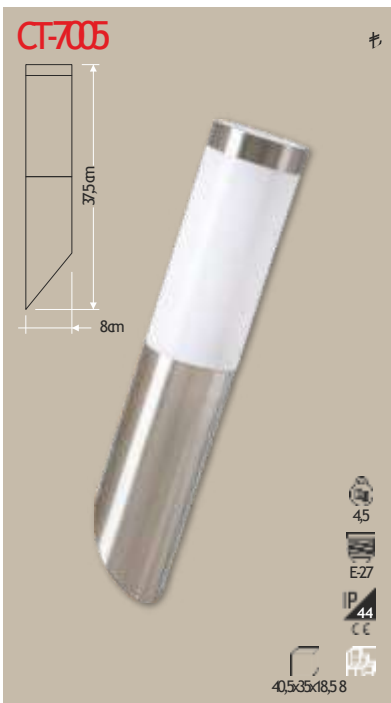

810lm
4,1
IP44
220V
15000 43,5x35,2x35,2 20

12w

CT-7093 4000K

810lm
4,1
IP44
220V
15000 43,5x35,2x35,2 20

12w

OUTDOOR LIGHTS

GU10 FLUSH MOUNTED SURFACE MOUNTED DOWNLIGHT

BATHROOM LED MIRROR LIGHTS