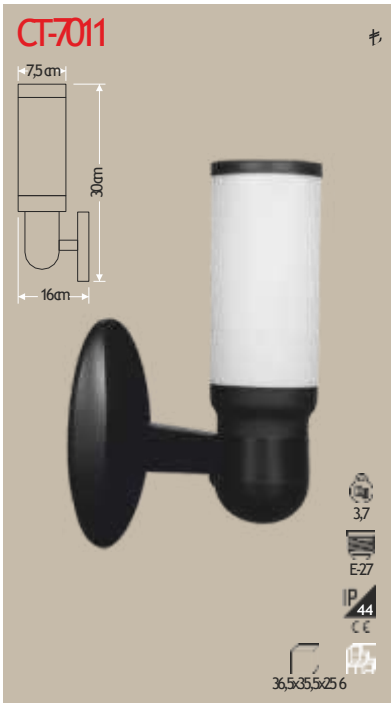

810lm
4,1
IP44
220V
15000 43,5x35,2x35,2 20

12w

CT-7093 4000K

810lm
4,1
IP44
220V
15000 43,5x35,2x35,2 20

12w

OUTDOOR LIGHTS

GU10 FLUSH MOUNTED SURFACE MOUNTED DOWNLIGHT

BATHROOM LED MIRROR LIGHTS