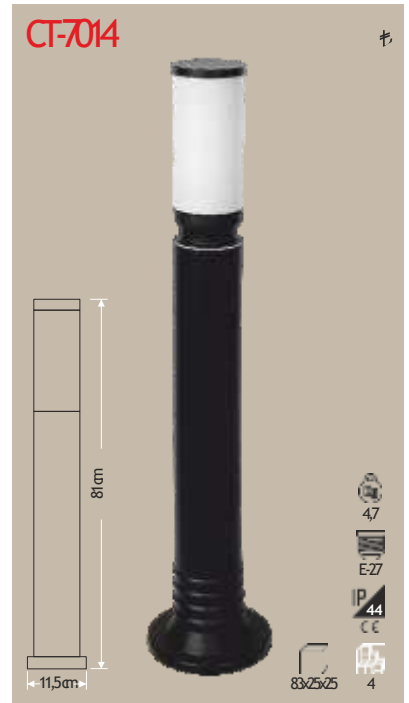

810lm
4,1
IP44
220V
15000 43,5x35,2x35,2 20

12w

CT-7093 4000K

810lm
4,1
IP44
220V
15000 43,5x35,2x35,2 20

12w

OUTDOOR LIGHTS

GU10 FLUSH MOUNTED SURFACE MOUNTED DOWNLIGHT

BATHROOM LED MIRROR LIGHTS