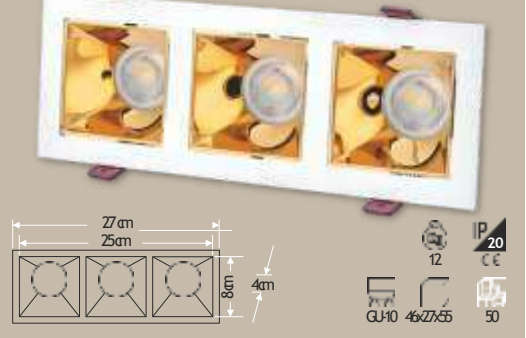

RECESSED DOWNLIGHT

CT-5088