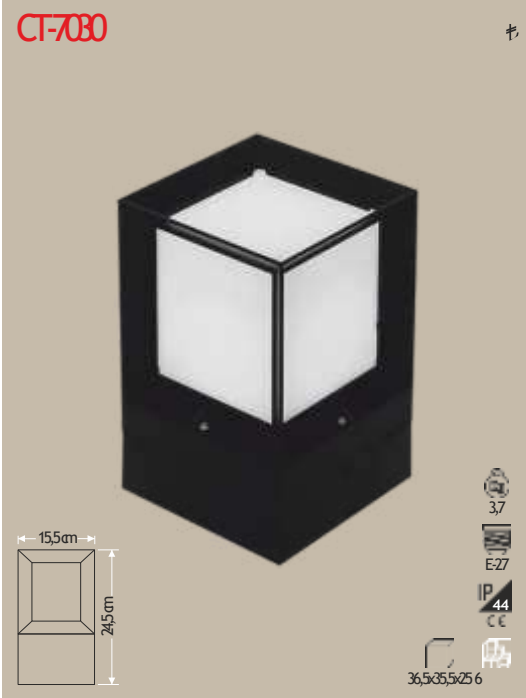

25w

IP 20
CE

IP 20
CE

YEN
IP 20
CE

YEN
IP 20
CE

OUTDOOR LIGHTS – GARDEN LIGHTS

GU10 RECESSED SPOT LIGHTS

GU10 RECESSED SPOT LIGHTS