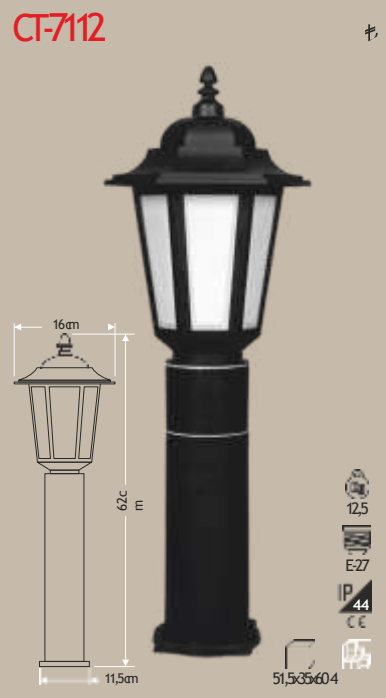

25w

IP 20
CE

IP 20
CE

YEN
IP 20
CE

YEN
IP 20
CE

OUTDOOR LIGHTS – GARDEN LIGHTS

GU10 RECESSED SPOT LIGHTS

GU10 RECESSED SPOT LIGHTS