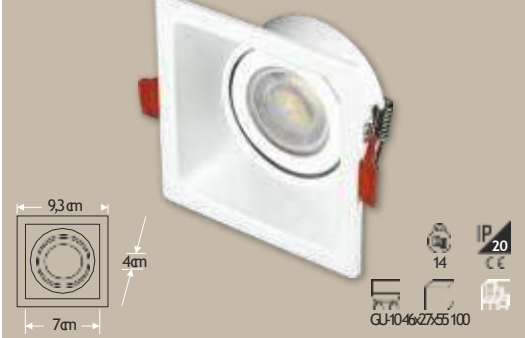

RECESSED DOWNLIGHT

CT-5003