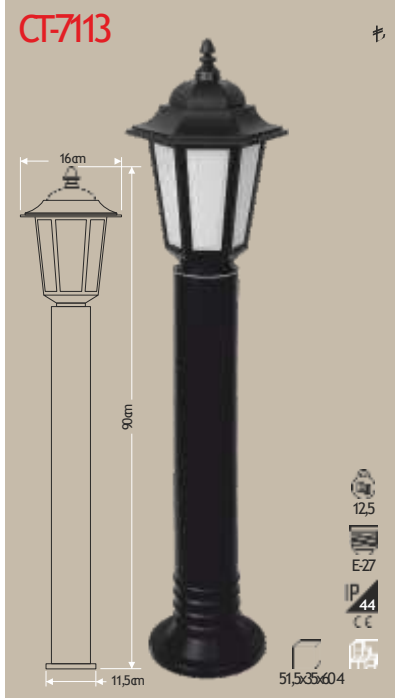

25w

IP 20
CE

IP 20
CE

YEN
IP 20
CE

YEN
IP 20
CE

OUTDOOR LIGHTS – GARDEN LIGHTS

GU10 RECESSED SPOT LIGHTS

GU10 RECESSED SPOT LIGHTS