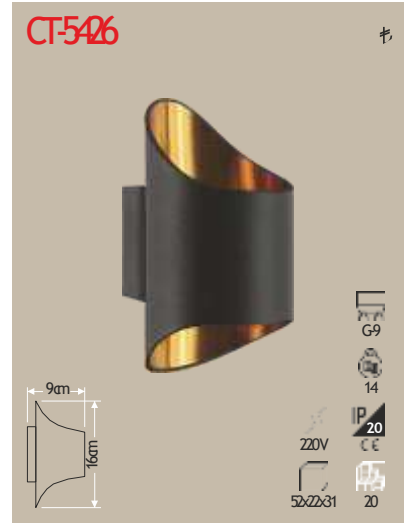

810lm
4,1
IP44
220V
15000 43,5x35,2x35,2 20

12w

CT-7093 4000K

810lm
4,1
IP44
220V
15000 43,5x35,2x35,2 20

12w

OUTDOOR LIGHTS

GU10 FLUSH MOUNTED SURFACE MOUNTED DOWNLIGHT

BATHROOM LED MIRROR LIGHTS