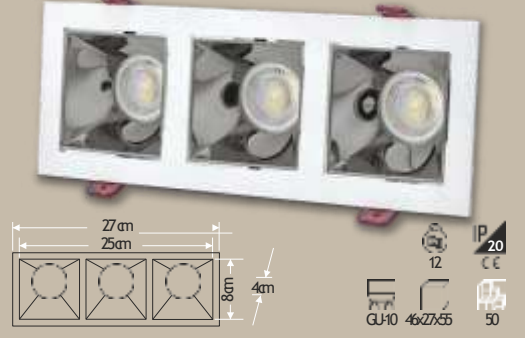

RECESSED DOWNLIGHT

CT-5086