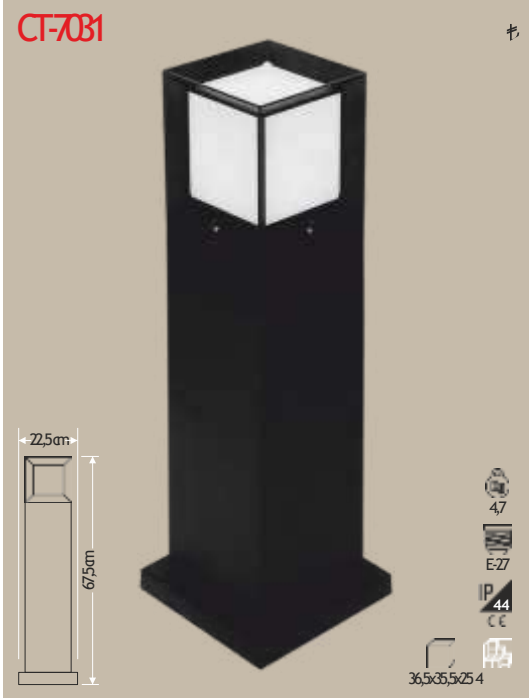

25w

IP 20
CE

IP 20
CE

YEN
IP 20
CE

YEN
IP 20
CE

OUTDOOR LIGHTS – GARDEN LIGHTS

GU10 RECESSED SPOT LIGHTS

GU10 RECESSED SPOT LIGHTS