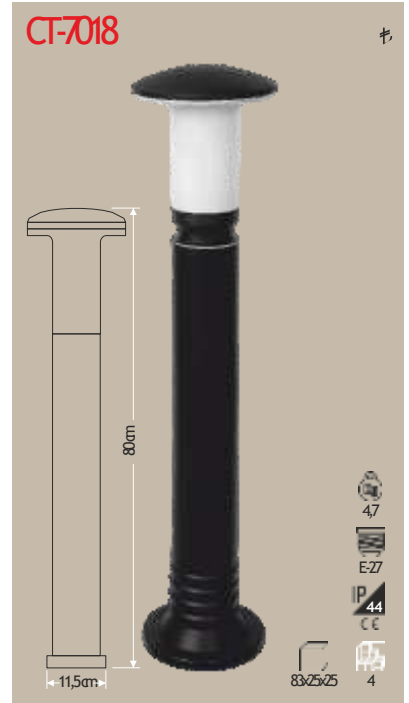

810lm
4,1
IP44
220V
15000 43,5x35,2x35,2 20

12w

CT-7093 4000K

810lm
4,1
IP44
220V
15000 43,5x35,2x35,2 20

12w

OUTDOOR LIGHTS

GU10 FLUSH MOUNTED SURFACE MOUNTED DOWNLIGHT

BATHROOM LED MIRROR LIGHTS

6w

41,2cm
20cm
4,3cm

CT-5245

6400K
3200K

585lm
8,95
IP 20
220V
15000 55x33x39 10

10w

43cm
20cm
4,3cm

CT-524