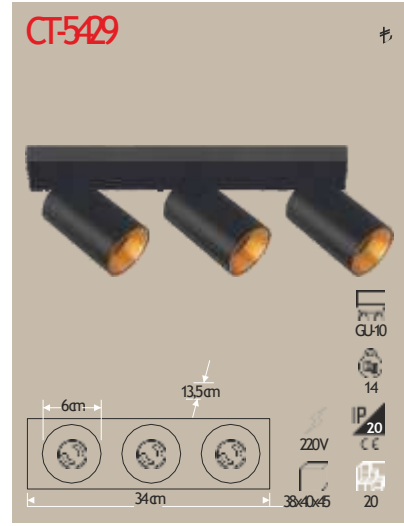

810lm
4,1
IP44
220V
15000 43,5x35,2x35,2 20

12w

CT-7093 4000K

810lm
4,1
IP44
220V
15000 43,5x35,2x35,2 20

12w

OUTDOOR LIGHTS

GU10 FLUSH MOUNTED SURFACE MOUNTED DOWNLIGHT

BATHROOM LED MIRROR LIGHTS