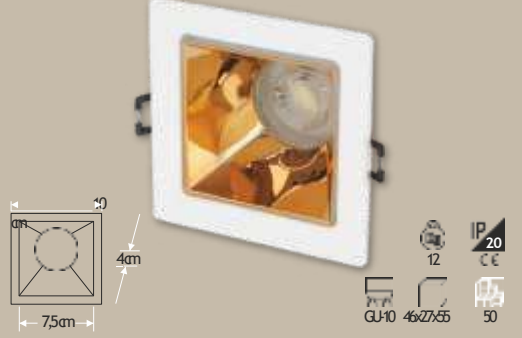

RECESSED DOWNLIGHT

CT-5068