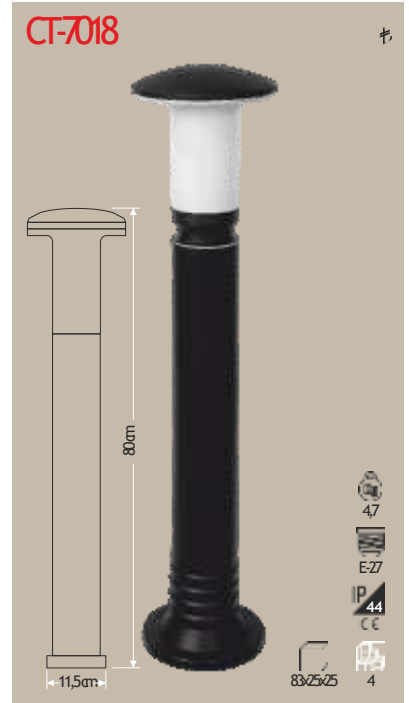

1500062x42x50,5 50

OUTDOOR LIGHTS

OUTDOOR LIGHTS – GARDEN LIGHTS

EMERGENCY EXIT LIGHTS

CF-9166 3HOURS

33cm
23cm
14,5cm

3W

12,2
IP 20
CE
220V
55x37,5x17,8/20