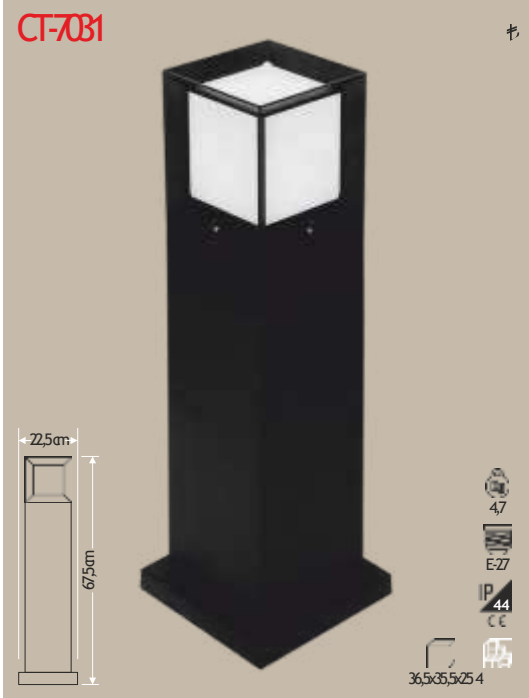

1500062x42x50,5 50

OUTDOOR LIGHTS

OUTDOOR LIGHTS – GARDEN LIGHTS

EMERGENCY EXIT LIGHTS

CF-9166 3HOURS

33cm
23cm
14,5cm

3W

12,2
IP 20
CE
220V
55x37,5x17,8/20