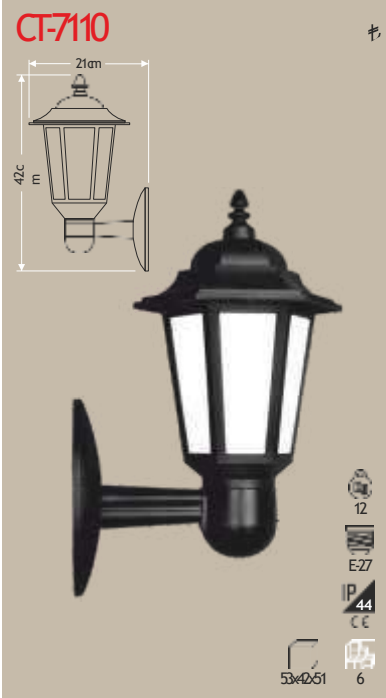

1500062x42x50,5 50

OUTDOOR LIGHTS

OUTDOOR LIGHTS – GARDEN LIGHTS

EMERGENCY EXIT LIGHTS

CF-9166 3HOURS

33cm
23cm
14,5cm

3W

12,2
IP 20
CE
220V
55x37,5x17,8/20