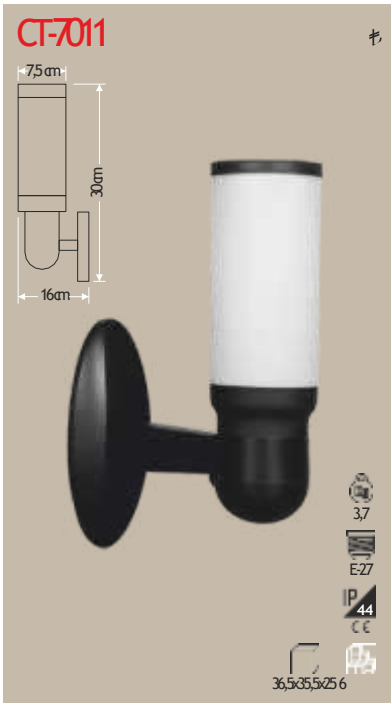

1500062x42x50,5 50

OUTDOOR LIGHTS

OUTDOOR LIGHTS – GARDEN LIGHTS

EMERGENCY EXIT LIGHTS

CF-9166 3HOURS

33cm
23cm
14,5cm

3W

12,2
IP 20
CE
220V
55x37,5x17,8/20