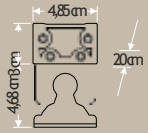

LED LIGHT BARS

CT-4694