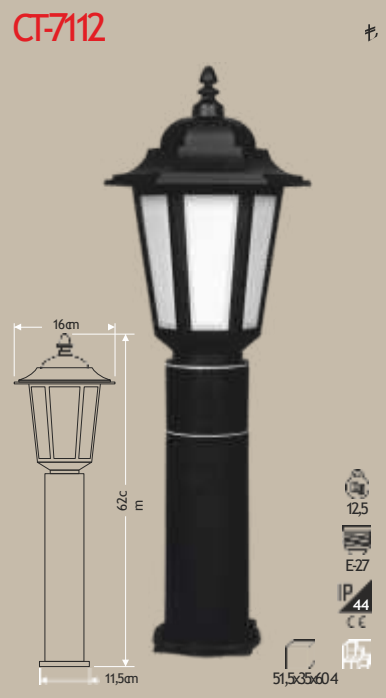

1500062x42x50,5 50

OUTDOOR LIGHTS

OUTDOOR LIGHTS – GARDEN LIGHTS

EMERGENCY EXIT LIGHTS

CF-9166 3HOURS

33cm
23cm
14,5cm

3W

12,2
IP 20
CE
220V
55x37,5x17,8/20