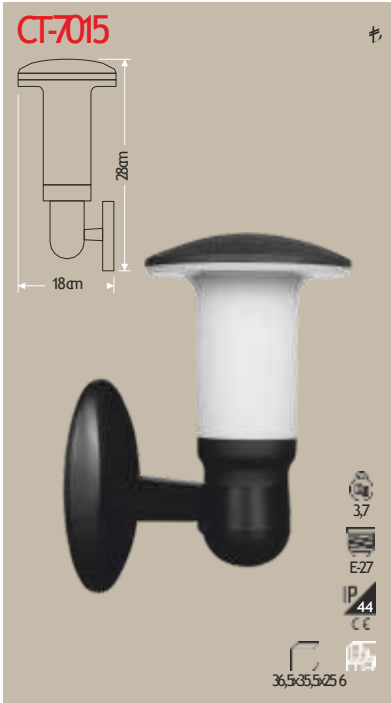

1500062x42x50,5 50

OUTDOOR LIGHTS

OUTDOOR LIGHTS – GARDEN LIGHTS

EMERGENCY EXIT LIGHTS

CF-9166 3HOURS

33cm
23cm
14,5cm

3W

12,2
IP 20
CE
220V
55x37,5x17,8/20