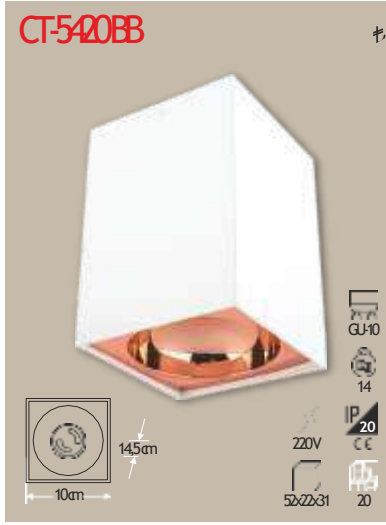

GU10 FLUSH MOUNTED SURFACE MOUNTED DOWNLIGHT