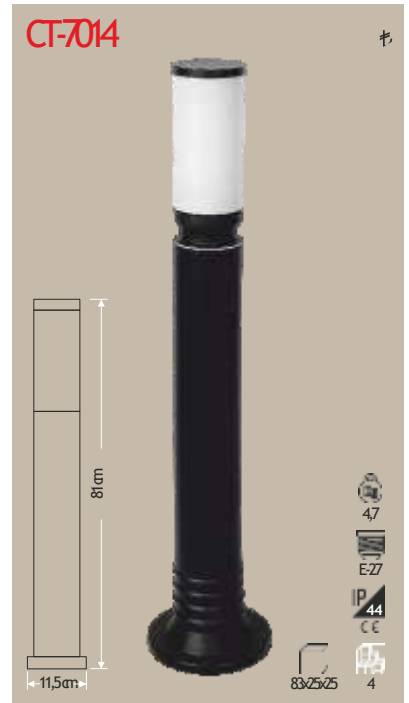

1500062x42x50,5 50

OUTDOOR LIGHTS

OUTDOOR LIGHTS – GARDEN LIGHTS

EMERGENCY EXIT LIGHTS

CF-9166 3HOURS

33cm
23cm
14,5cm

3W

12,2
IP 20
CE
220V
55x37,5x17,8/20