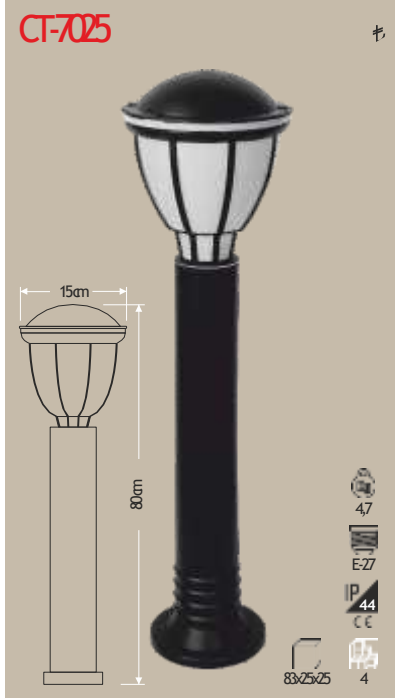

1500062x42x50,5 50

OUTDOOR LIGHTS

OUTDOOR LIGHTS – GARDEN LIGHTS

EMERGENCY EXIT LIGHTS

CF-9166 3HOURS

33cm
23cm
14,5cm

3W

12,2
IP 20
CE
220V
55x37,5x17,8/20