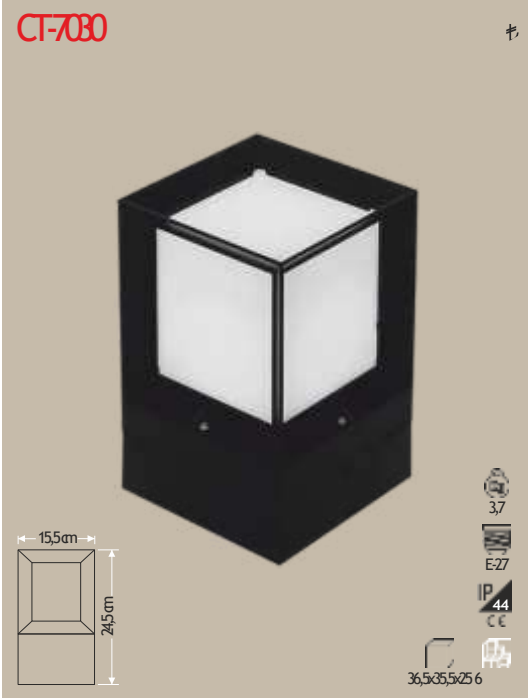

1500062x42x50,5 50

OUTDOOR LIGHTS

OUTDOOR LIGHTS – GARDEN LIGHTS

EMERGENCY EXIT LIGHTS

CF-9166 3HOURS

33cm
23cm
14,5cm

3W

12,2
IP 20
CE
220V
55x37,5x17,8/20