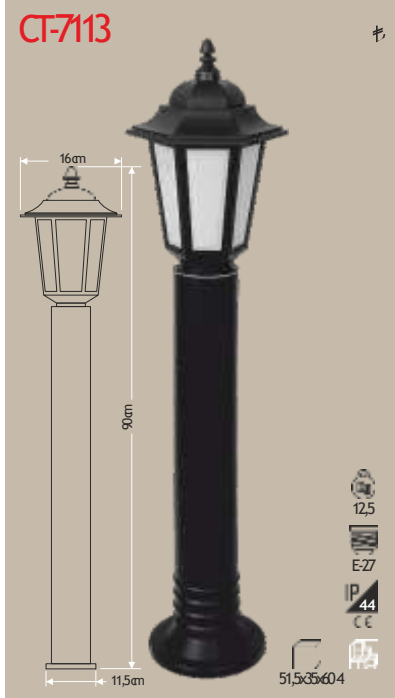

1500062x42x50,5 50

OUTDOOR LIGHTS

OUTDOOR LIGHTS – GARDEN LIGHTS

EMERGENCY EXIT LIGHTS

CF-9166 3HOURS

33cm
23cm
14,5cm

3W

12,2
IP 20
CE
220V
55x37,5x17,8/20