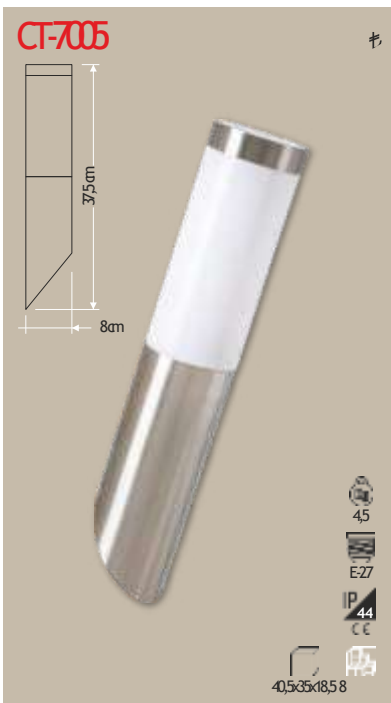

1500062x42x50,5 50

OUTDOOR LIGHTS

OUTDOOR LIGHTS – GARDEN LIGHTS

EMERGENCY EXIT LIGHTS

CF-9166 3HOURS

33cm
23cm
14,5cm

3W

12,2
IP 20
CE
220V
55x37,5x17,8/20