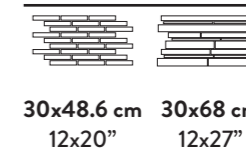

30x120 / 12x48" STEP

MOSAICS

30x48.6 cm 12x20"   30x68 cm 12x27"