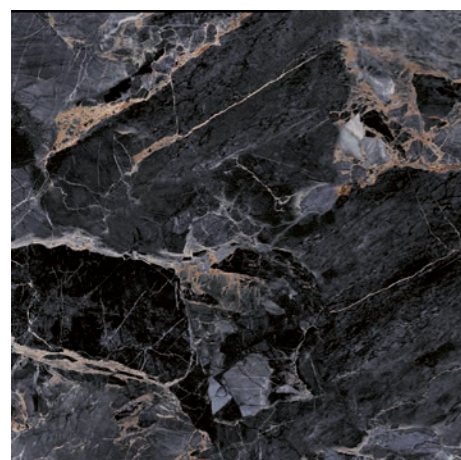

# LIMA

---

16x48" 40x120

GRV<sup>3</sup>

16x48" 40x120 DECOFON

GRV<sup>3</sup>

61x61 24x24"

GRV<sup>3</sup>