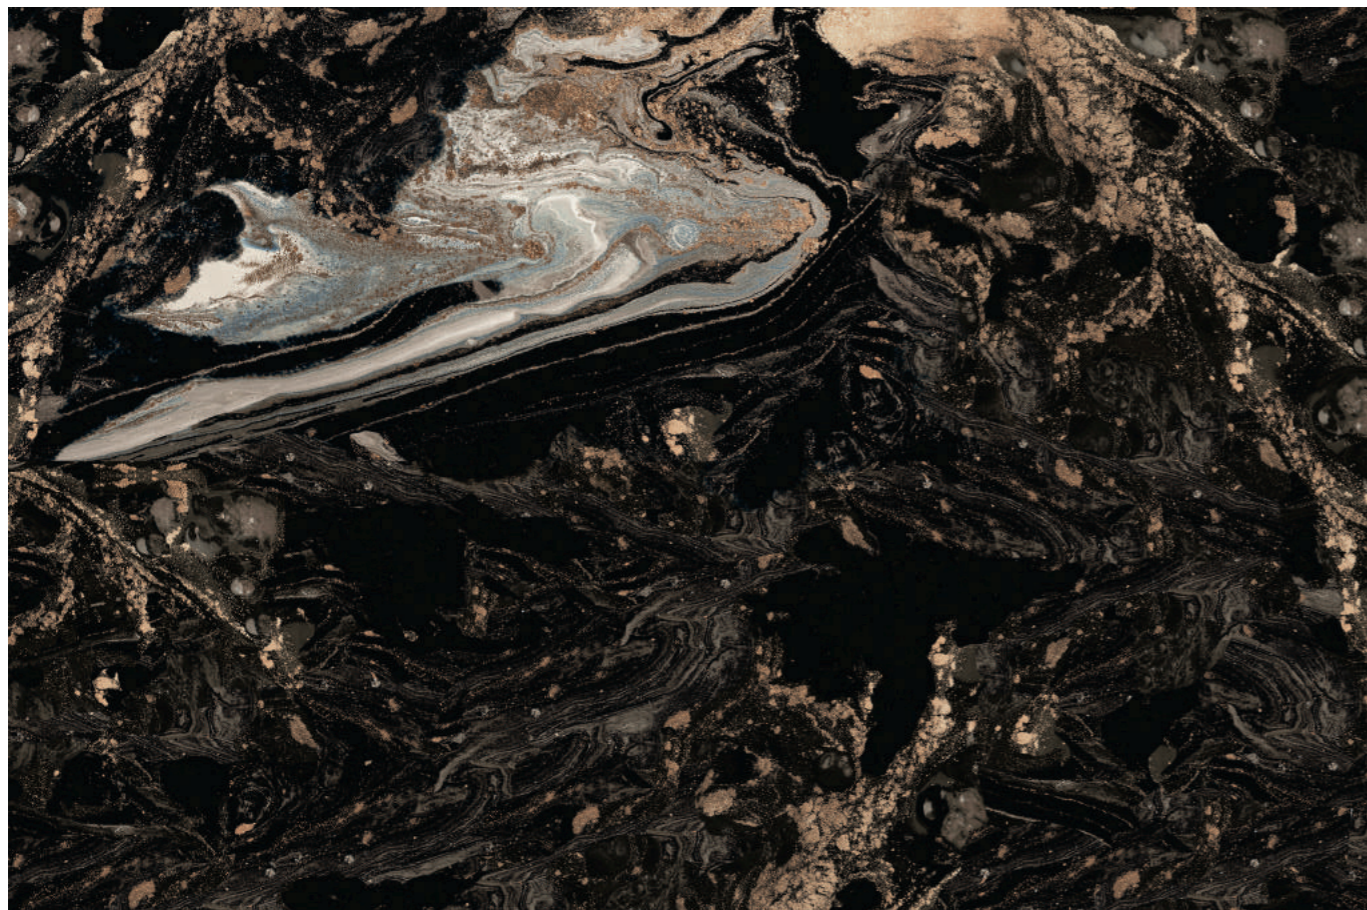

tp GR fl v<sup>1</sup> Mohs: 6

30x120 / 12x48" STEP

NANO  
TECHNOLOGY

120x180 48x71" A FACE

tp GR fl v' Mohs: 5

NANO  
TECHNOLOGY

120x180 48x71" B FACE

tp GR fl v' Mohs: 5