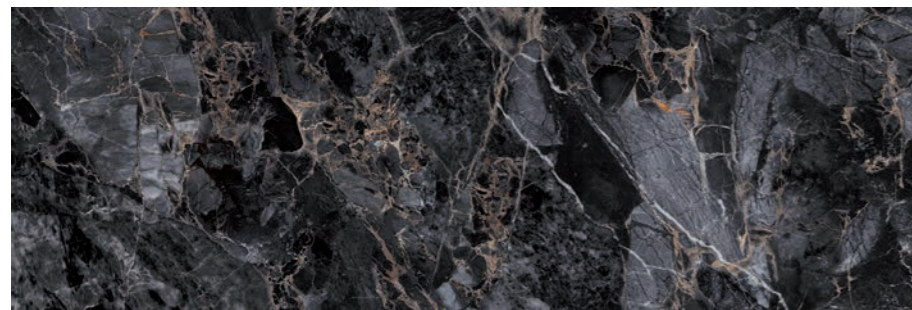

LIMA

16x48" 40x120