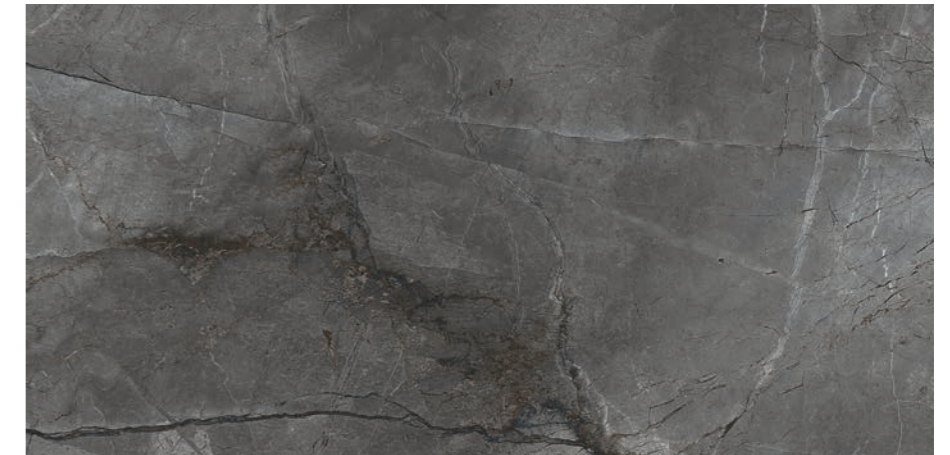

NANO

100x100 40x40" SILVER

tp GR fl v<sup>3</sup> Mohs: 5.5

NANO

60x120 24x48" SILVER

tp GR fl v<sup>3</sup> Mohs: 5.5

30x120 / 12x48" STEP

120x180 48x71"