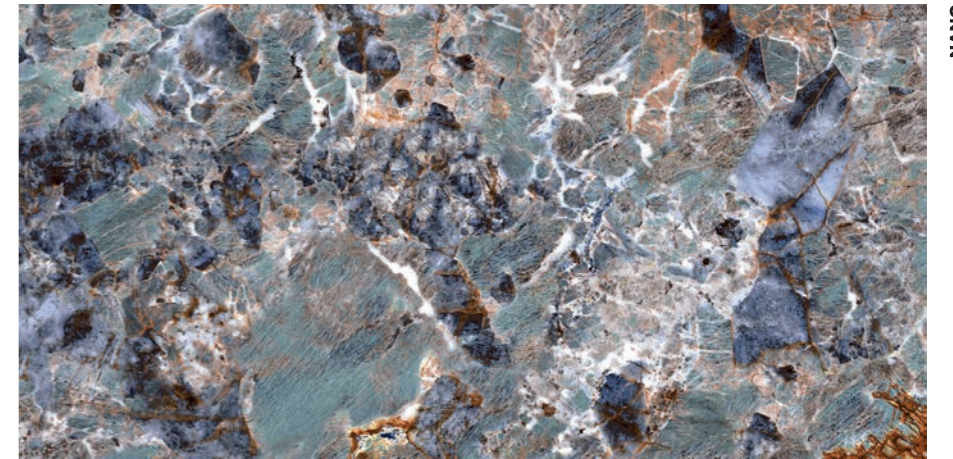

30x120 / 12x48" STEP

**LOLITE WHITE**

**ZENITH**

---

**AMAZONITE**

NANO

60x120 24x48"

tp GR fl v<sup>3</sup> Mohs:6