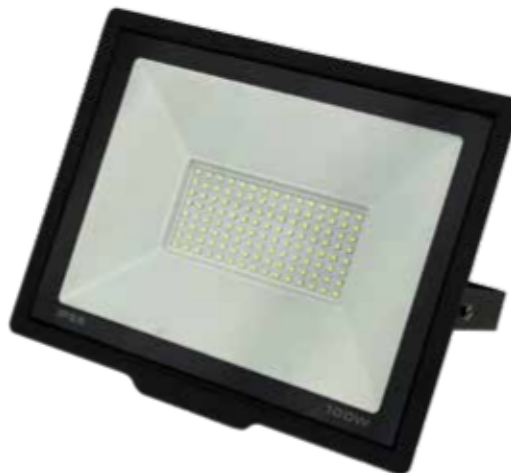

PRJ150 150W LED FLOOD LIGHT

- Aluminium body
- Tempered Glass