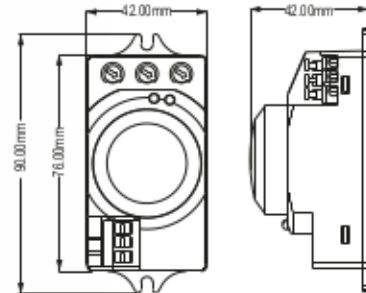

Voltage	Rated Load	Detect on Range	Detection Height	Time - Delay	Ambient Light	Die Cut Size	Protection	Box Size
230-240V-50/60Hz	1200 W / 300 W	360°	1.5-3.5m	8 sn - 12 dk	2-2000 lux	15°C - +70°C	IP20	535 x 325 x 220