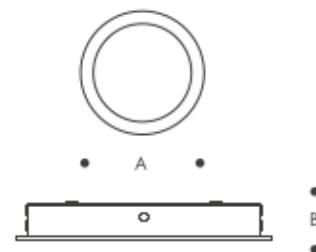

NV003.71 18W LED CEILING FIXTURE

Code	V	Watt	IP	A (mm)	B (mm)	Frame Colour
NV003.71	220-265V	18W	20	280	36	Chrome
NV003.71	220-265V	18W	20	280	36	Chrome
NV003.71	220-265V	18W	20	280	36	Chrome