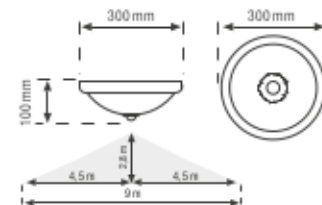

NV002 2 x E27 FIXTURE WITH MOTION SENSOR & EMERGENCY LIGHT

(Metal Body & Glass Cover)