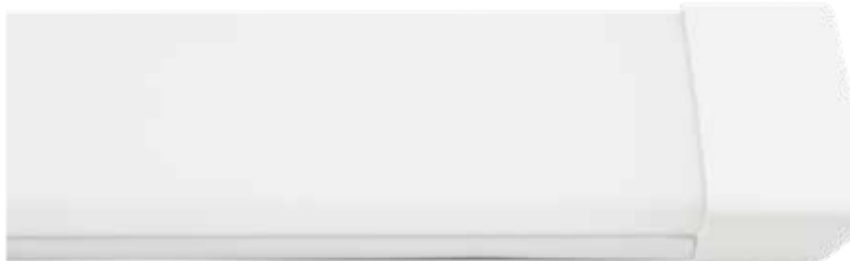

BA036.96 96W LED YATAY BANT ARMATÜR

Code	V	W	Lumen	Kelvin	IP	A (mm)	B (mm)	C (mm)	Base Material
BA036.96-6500	220-265V	96W	7680	6500	40	1200	96	25	White Metal
BA036.-96-4000	220-265V	96W	7680	4000	40	1200	96	25	White Metal
BA036.96-3000	220-265V	96W	7680	3000	40	1200	96	25	White Metal