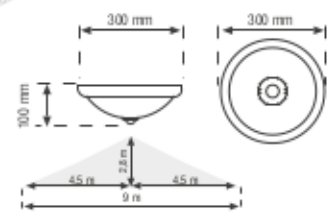

NV001.02 2 x E27 FIXTURE WITH MOTION SENSOR

(Metal Body & White PC Cover)