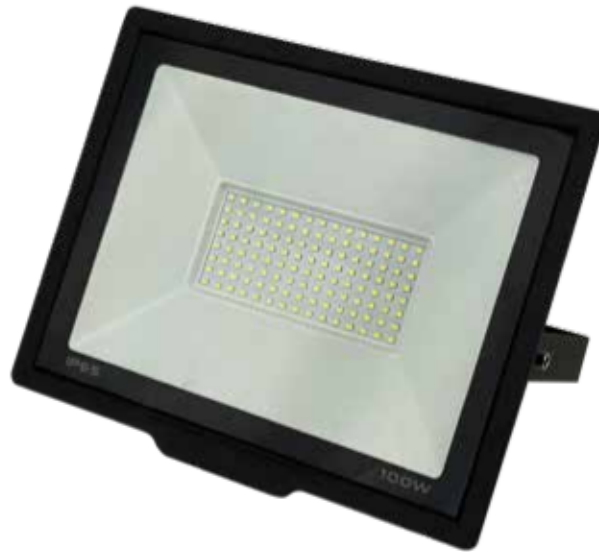

PRJ200 200W LED FLOOD LIGHT

- Aluminium body
- Tempered Glass