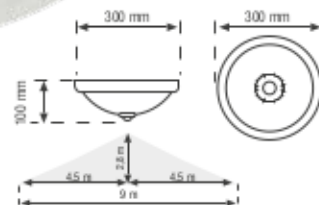

NV001.01 2 x E27 FIXTURE WITH MOTION SENSOR

(Metal Body & Transparent PC Cover)

- Max: 2 x 9W E27 Led Bulb
- Motion sensor with 360° detection area
- Adjustable time and lux settings
- Easy installation

NV002.01 2 x E27 FIXTURE WITH MOTION SENSOR & EMERGENCY LIGHT

(Metal Body & Transparent PC Cover)

Emergency Light

- Max: 2 x 9W E27 Led Bulb
- Motion sensor with 360° detection area
- Adjustable time and lux settings
- Easy installation
- 5 hours emergency led light duration
- 3x1000mAh Ni-Mh Battery
- 360 Lumen Emergency light

Voltage 230-240V - 50/60Hz	Rated Load 2x9W - E27	Detection Range Max. 9m	Detection Height Max. 2.5m	Time-Delay 10sn - 5sk	Ambient Light 2-2000 lux	Working Temperature 20°C - +40°C	Protection IP20	Box Size 10 pcs 540x610x310