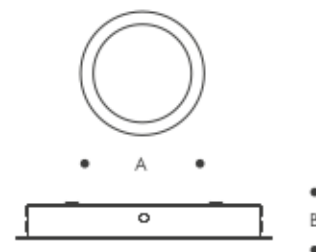

NV003.61 18W LED CEILING FIXTURE

Code	V	Watt	IP	A (mm)	B (mm)	Frame Colour
NV003.61	220-265V	18W	20	280	36	White
NV003.61	220-265V	18W	20	280	36	White
NV003.61	220-265V	18W	20	280	36	White