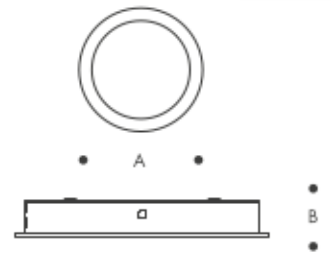

SPL018 18W CIRCULAR LED PANEL

SIVA ALTI

Code	V	W	Lumen	Kelvin	IP	A (mm)	B (mm)	Housing color
SPL018.00	220-265V	18W	1440	6500/4000/3000	23	Ø213	26	White
SPL018.01	220-265V	18W	1440	6500/4000/3000	23	Ø213	26	Black