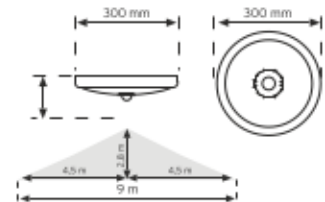

Emergency
Light