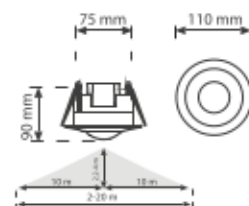

Voltage	Rated Load	Detect on Range	Detection Height	Time - Delay	Ambient Light	Die Out Size	Working Temperature	Protection	Box Size
230-240V-50/60Hz	2000 W / 1000 W	360°	2-2.4 m	10 s - 7 dk	5-2000 lx	Ø80 mm	20°C - +40°C	IP20	600 x 520 x 250