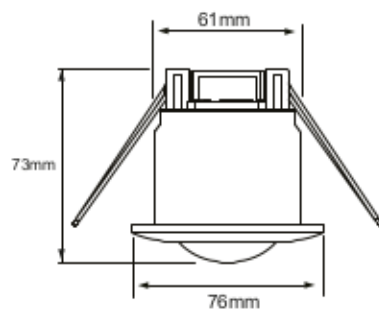

NV012.30 PIR MOTION SENSOR

- 360° detection range
- Easy surface mount installation
- Adjustable time, lux settings

Voltage	Rated Load	Detection Range	Detection Height	Time - Delay	Ambient Light	Be On Size	Working Temperature	Protection	Box Size
230-240V-50/60Hz	1200 W / 200 W	360° 8 m	2.2 - 4.0 m	10 sec - 15 min	2000 lux	Ø65 mm	20°C - +40°C	IP20 Class II	50 pcs 470 x 420 x 200