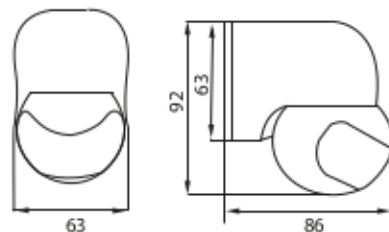

NV020 PIR MOTION SENSOR

- 180° detection range
- Easy surface mount installation
- Adjustable time, lux settings

Voltage	Rated Load	Detection Range	Detection Height	Time - Delay	Ambient Light	Working Temperature	Protection	Box Size
230-240V-50/60Hz	1200 W / 300 W	180° 12 m	1.8 - 2.5 m	10 sec - 7 min	10-2000 lux	20°C - +40°C	IP20 Class II	50 pcs 475 x 385 x 210