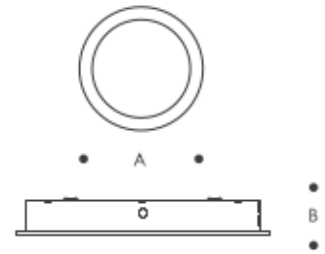

NV001.31 1xE27 CEILING FIXTURE

Code	V	Bulb Socket Type	IP	A (mm)	B (mm)	Frame Colour
NV001.31	220-265V	E27	20	280	36	White