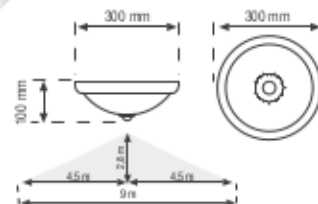

NV003.10 18W LED LIGHTING FIXTURE WITH MOTION SENSOR

(Metal Body & White PC Cover)

- Max: 2 x 9W E27 Led Bulb
- Motion sensor with 360° detection area
- Adjustable time and lux settings
- Easy installation

NV004.10 18W LED FIXTURE WITH SENSOR & EMERGENCY LIGHT

(Metal Body & White PC Cover)

Emergency Light

- Max: 2 x 9W E27 Led Bulb
- Motion sensor with 360° detection area
- Adjustable time and lux settings
- Easy installation
- 5 hours emergency led light duration
- 3x1000mAh Ni-Mh Battery
- 360 Lumen Emergency light

Voltage	Rated Load	Detection Range	Detection Height	Time - Delay	Die Cut Size	Working Temperature	Protection	Box Size
230-240V ~50/60Hz	2x9W - E27	360° Max. 9m	Max. 2.5m	10sec - 5min	2-2000 lux	20°C - +40°C	IP 20 I Senf	540 x 610 x 310 10 pcs