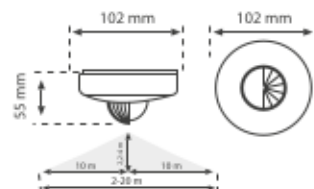

Voltage	Rated Load	Detect on Range	Detection Height	Time - Delay	Ambient Light	Working Temperature	Protection	Box Size
230-240V-50/60Hz	2000 W / 1000 W	360°	2-2.4 m	10 s - 10 d	10-2000 lx	20°C - +40°C	IP20	570 x 355 x 240