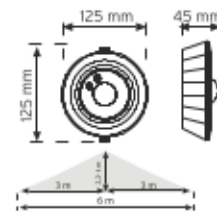

Voltage	Rated Load	Detection Range	Detection Height	Time - Delay	Ambient Light	Working Temperature	Protection	Box Size
230-240V-50/60Hz	800 W / 400 W	360° Max. 6m	2-2.4 m	10 sec - 7 min	10-2000 lux	20°C - +40°C	IP20 Class II	50 pcs 630 x 225 x 265