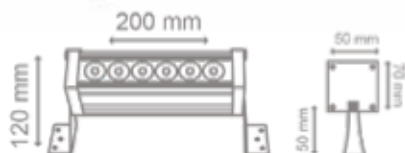

Code	V	W	Lumen	CCT
NVW20CM6WEL3K	220-265V	6W	480	6500
NVW20CM6WEL4K	220-265V	6W	480	4000
NVW20CM6WEL6K	220-265V	6W	480	3000
NVW20CM6WELA	220-265V	6W	480	AMBER
NVW20CM6WELK	220-265V	6W	480	RED
NVW20CM6WELY	220-265V	6W	480	GREEN
NVW20CM6WELM	220-265V	6W	480	BLUE
NVW20CM6WELP	220-265V	6W	480	PINK
NVW20CM6WELT	220-265V	6W	480	TURQUOISE
NVW20CM6WELRGB	220-265V	6W	480	RGB

9W SURFACE MOUNT WALLWASHER