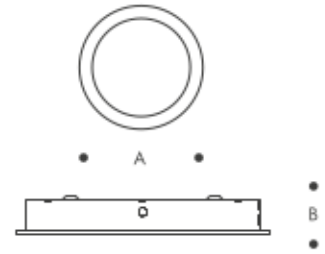

NV001.41 1xE27 CEILING FIXTURE

Code	V	Bulb Socket Type	IP	A (mm)	B (mm)	Frame Colour
NV001.41	220-265V	E27	20	280	36	Chrome