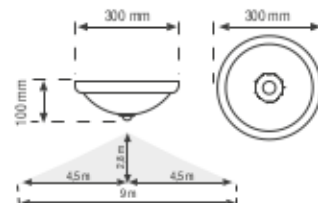

Voltage	Rated Load	Detection Range	Detection Height	Time - Delay	Die Cut Size	Working Temperature	Protection	Box Size
230-240V ~50/60Hz	2x9W - E27	360° Max. 9m	Max. 2.5m	10sec - 5min	2-2000 lux	20°C - +40°C	IP 20 I Senf	540 x 610 x 310 10 pcs