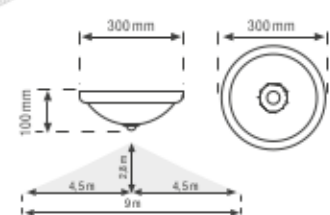

NV002.02 2 x E27 FIXTURE WITH MOTION SENSOR & EMERGENCY LIGHT

(Metal Body & White PC Cover)