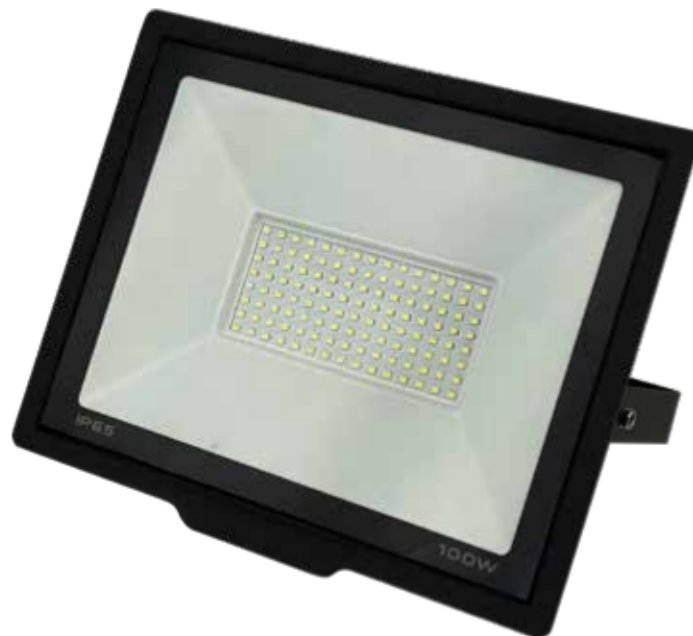

PRJ200 200W LED FLOOD LIGHT

- Aluminium body
- Tempered Glass

Code	V	W	Lumen	Kelvin	IP	A (mm)	B (mm)	C (mm)	Housing / color
PRJ200-6500	220-265V	200W	16000	6500	65	340	240	48	Black

PRJ200 200W LED FLOOD LIGHT