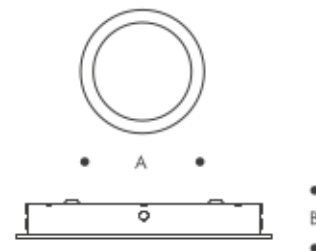

NV003.81 18W LED CEILING FIXTURE

Code	V	Watt	IP	A (mm)	B (mm)	Frame Colour
NV003.81	220-265V	18W	20	280	36	Matt Chrome
NV003.81	220-265V	18W	20	280	36	Matt Chrome
NV003.81	220-265V	18W	20	280	36	Matt Chrome