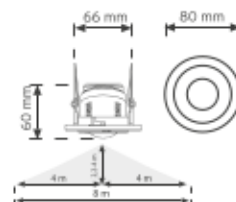

Voltage	Rated Load	Detection Range	Detection Height	Time - Delay	Ambient Light	Die Out Size	Working Temperature	Protection	Box Size
230-240V-50/60Hz	1200 W / 400 W	360° Max. 8 m	2-2.4 m	10 sec - 15 min	10-2000 lux	Ø70 mm	10°C - +40°C	IP20 I 5 mV	100 pcs 400 x 450 x 370