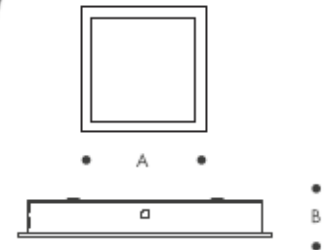

KSPL024 24W SQUARE LED PANEL

SURFACE MOUNT

30 Pcs
220 x 535 x 630

Code	V	W	Lumen	Kelvin	IP	A (mm)	B (mm)	Housing color
KSPL024.00	220-265V	24W	1920	6500/4000/3000	23	285 x 285	27	White
KSPL024.00	220-265V	24W	1920	6500/4000/3000	23	285 x 285	27	Black