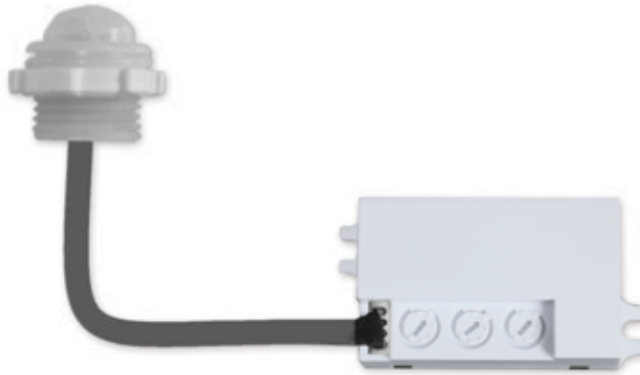

NV017 MİNİ HAREKET SENSÖRÜ

- 360° detection range
- Easy surface mount installation
- Adjustable time, sense and lux settings