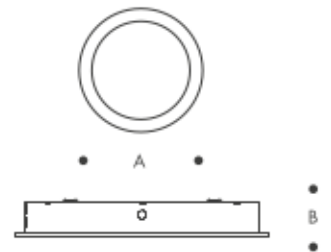

SPL024 24W CIRCULAR LED PANEL

SIVA ALTI

Code	V	W	Lumen	Kelvin	IP	A (mm)	B (mm)	Housing color
SPL018.00	220-265V	18W	1920	6500/4000/3000	23	Ø293	26	White
SPL018.01	220-265V	18W	1920	6500/4000/3000	23	Ø293	26	Black