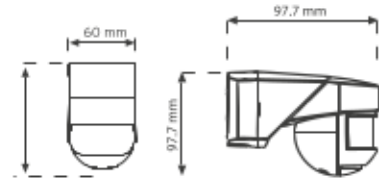

NV021 PIR MOTION SENSOR

- 180° / 360° seçenekleri
- Ayarlanabilir zaman, lux ve mesafe özelliği
- Kontrol sayesinde hatasız algılama
- Yukarı, aşağı, sağ ve sol algılama ayarı
- Köşelere monte edilebilir

Voltage	Rated Load	Detection Range	Detection Height	Time - Delay	Ambient Light	Working Temperature	Protection	Box Size
230-240V-50/60Hz	2000 W / 1000 W	360° 12 m	1.8-2.5 m	10 sec - 10 min	10-200 lux	20°C - +40°C	IP 20 Class II	50 pcs 530 x 440 x 185