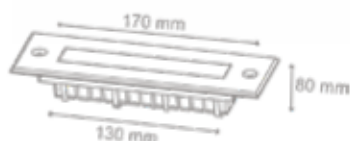

3W RECESSED MOUNT WALLWASHER

Code	V	W	Lumen	CCT
NVWSA12CM3W 3K	220-265V	3W	240	6500
NVWSA12CM3W 4K	220-265V	3W	240	4000
NVWSA12CM3W 6K	220-265V	3W	240	3000
NVWSA12CM3W A	220-265V	3W	240	AMBER
NVWSA12CM3W K	220-265V	3W	240	RED
NVWSA12CM3W Y	220-265V	3W	240	GREEN
NVWSA12CM3W M	220-265V	3W	240	BLUE
NVWSA12CM3W P	220-265V	3W	240	PINK
NVWSA12CM3W T	220-265V	3W	240	TURQUOISE

6W RECESSED MOUNT WALLWASHER