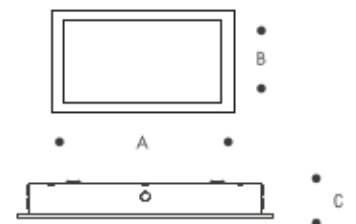

Code	V	W	Lumen	Kelvin	IP	A (mm)	B (mm)	C (mm)	Housing / color
PRJ200-6500	220-265V	200W	16000	6500	65	340	240	48	Black