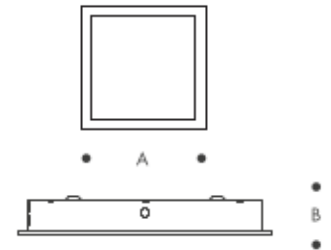

KSPL024 24W SQUARE LED PANEL

SURFACE MOUNT

30 Pcs
220 x 530 x 630

Code	V	W	Lumen	Kelvin	IP	A (mm)	B (mm)	Housing color
KSPL024.02-6500	220-265V	24W	1920	6500	23	285 x 285	27	Pink
KSPL024.03-3000	220-265V	24W	1920	3000	23	285 x 285	27	Blue