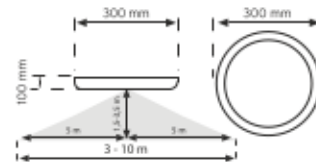

NV003.31 18W LED SLIM FIXTURE WITH MICROWAVE SENSOR

(White frame & sanded glass)

NV003.41 18W LED SLIM FIXTURE WITH MICROWAVE SENSOR

(Chrome frame & sanded glass)

NV003.51 18W LED SLIM FIXTURE WITH MICROWAVE SENSOR

(Matt chrome frame & sanded glass)

- Sıva üstü kolay montaj
- Ayarlanabilir zaman ve lux özelliği
- Acil aydınlatma ışık gücü 360 Lümen
- LED'li aydınlatma sayesinde A sınıfı tasarruflu enerji tüketimi
- 360° hareket sensörü sayesinde her yönden algılama
- Kumlanmış cam sayesinde göz yormayan homojen ışık dağılımı
- Dijital kontrol sayesinde hatasız algılama

Voltage	Rated Load	Detection Range	Detection Height	Time - Delay	Die Out Size	Working Temperature	Protection	Box Size
230-240V ~50/60Hz	24W - E27	360° Max. 9m	Max. 2.5m	10sac - 5min	2-2000 lux	20°C - +40°C	IP 20 I Sınıf	12 pcs 540 x 610 x 310