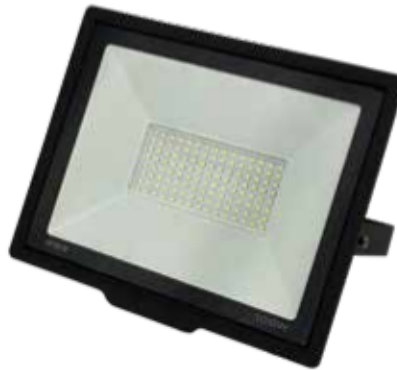

PRJ100 100W LED FLOOD LIGHT

- Aluminium body
- Tempered Glass