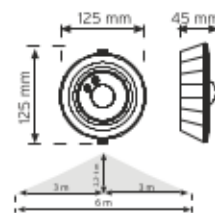

Voltage	Rated Load	Detect on Range	Detection Height	Time - Delay	Ambient Light	Working Temperature	Protection	Box Size
230-240V-50/60Hz	2000 W / 400 W	360° Max. 8 m	1.5-3.5 m	8 sec - 12 min	3-50-3000 lux	20°C - +40°C	IP20 Class II	50 pcs 560x420x248