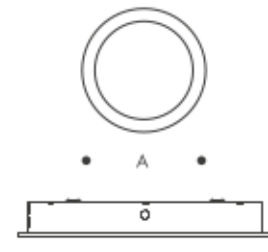

SPL024 24W CIRCULAR LED PANEL

SIVA ALTI

Code	V	W	Lumen	Kelvin	IP	A (mm)	B (mm)	Housing color
SPL018.02	220-265V	18W	1920	6500/4000/3000	23	Ø293	26	White
SPL018.03	220-265V	18W	1920	6500/4000/3000	23	Ø293	26	Black