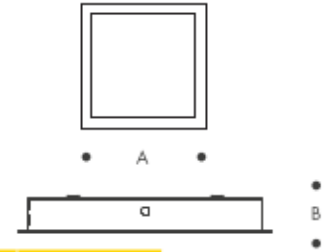

KSPL018 18W SQUARE LED PANEL

SURFACE MOUNT

45 Pcs
290 x 535 x 580

Code	V	W	Lumen	Kelvin	IP	A (mm)	B (mm)	Housing color
KSPL018.00	220-265V	18W	1440	6500/4000/3000	23	210 x 210	27	White
KSPL018.00	220-265V	18W	1440	6500/4000/3000	23	210 x 210	27	Black