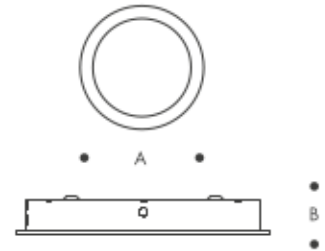

NV001.51 1xE27 CEILING FIXTURE

Code	V	Bulb Socket Type	IP	A (mm)	B (mm)	Frame Colour
NV001.51	220-265V	E27	20	280	36	Matt Chrome