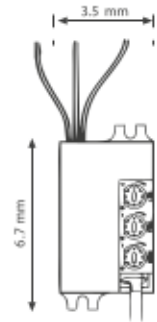

Voltage	Rated Load	Detect on Range	Detection Height	Time - Delay	Ambient Light	Working Temperature	Protection	Box Size
230-240V-50/60Hz	100W	360°	1.8-2.5m	10 sn - 7 dk	10-2000 lux	20°C - +40°C	IP20	430 x 270 x 275