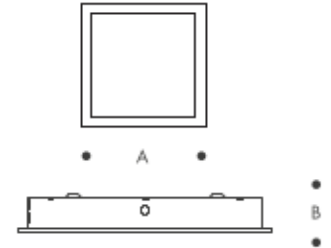

KSPL018 18W SQUARE LED PANEL

SURFACE MOUNT

45 Adet
200 x 530 x 580

Code	V	W	Lumen	Kelvin	IP	A (mm)	B (mm)	Housing color
KSPL018.02-6500	220-265V	18W	1440	6500	23	210 x 210	27	Pink
KSPL018.03-3000	220-265V	18W	1440	3000	23	210 x 210	27	Blue