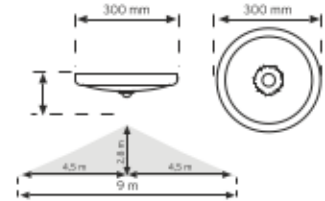

NV003.20 18W LEDLİ SENSÖRLÜ SLİM TAVAN ARMATÜRÜ

(Metal Body & White PC Cover)

- Max: 2 x 9W E27 Led Bulb
- Motion sensor with 360° detection area
- Adjustable time and lux settings
- Easy installation

NV004.20 18W LEDLİ ACİL KİTLİ SENSÖRLÜ SLİM TAVAN ARMATÜRÜ

(Metal Body & White PC Cover)