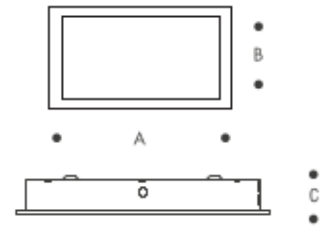

Code	V	W	Lumen	Kelvin	IP	A (mm)	B (mm)	C (mm)	Housing / color
PRJ050-6500	220-265V	50W	4000	6500	65	220	143	27	Black