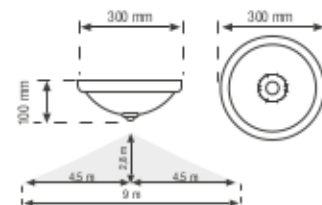

NV001 2 x E27 FIXTURE WITH MOTION SENSOR

(Metal Body & Glass Cover)