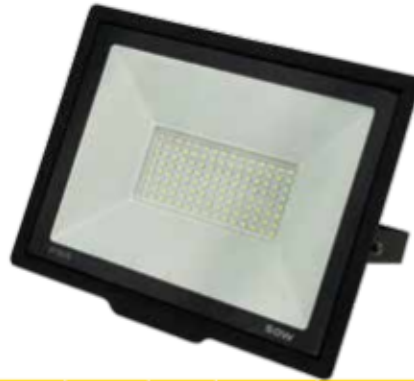

PRJ050 50W LED FLOOD LIGHT

- Aluminium body
- Tempered Glass