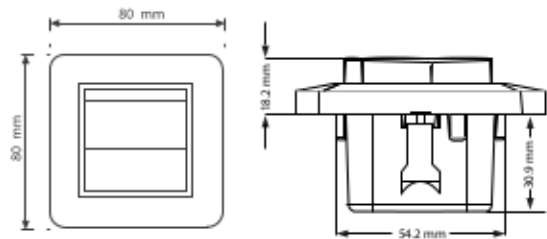

NV022 WALL MOUNT INFRARED SENSOR

- HF sensör teknolojisi sayesinde her yönden algılama
- Duvar, alçıpan ve cam arkasından algılama
- Sıva üstü kolay montaj
- Ayarlanabilir zaman, lux ve mesafe özelliği
- Dijital kontrol sayesinde hatasız algılama

Voltage	Rated Load	Detection Range	Detection Height	Time - Delay	Ambient Light	Working Temperature	Protection	Box Size
230-240V-50/60Hz	500 W / 200 W	8 m	1 - 8 m	10 sec - 7 min	3-2000 lux	20°C - +40°C	IP 20 Class II	50 pcs 475 x 385 x 210