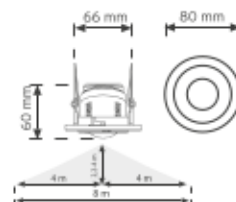

Voltage	Rated Load	Detect on Range	Detection Height	Time - Delay	Ambient Light	Die Out Size	Working Temperature	Protection	Box Size
230-240V-50/60Hz	1200 W / 300 W	360° Max. 8 m	1.5-3.5 m	10 sec - 15 min	3-2000 lux	Ø70 mm	10°C - +40°C	IP20 Class II	100 pcs 400x450x370